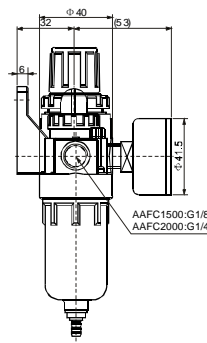

* "A" Only for AB Series.

Port size

2000	G1/4	3000	G3/8	4000	G1/2
------	------	------	------	------	------

Air Filter / Regulator+Lubricator

AAFC	AA Series	ABFC	AB Series
------	-----------	------	-----------

ABFC

Symbol

◆ Specifications

Model	AAFC2000	ABFC2000	ABFC3000	ABFC4000	
Fluid	Air				
Port size	G1/4	G1/4	G3/8	G1/2	
Filtration	40 μ m				
Set pressure range	0.05~0.85 MPa				
Max.operating pressure	0.95 MPa				
Proof pressure	1.5 MPa				
Ambient and fluid temperature	5~60℃				
Filter bowl capacity	15 cc	60 cc			
Lubricator bowl capacity	25 cc	90 cc			
Recommended lubrication	Turbin oil class 1(ISO VG32)				
Weight	0.7 Kg		0.9 Kg		
Combination equipment	Filter-Regulator	AAFR2000	ABFR2000	ABFR3000	ABFR4000
	Lubricator	AAL2000	ABL2000	ABL3000	ABL4000

◆ Dimensions

AAFC

ABFC