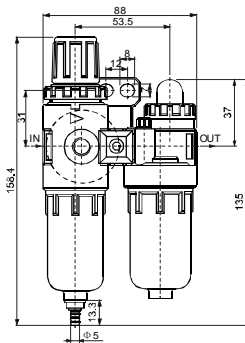

* "A" Only for AB Series.

Port size

2000	G1/4	3000	G3/8	4000	G1/2
------	------	------	------	------	------

Air Filter / Regulator+Lubricator

AAFC	AA Series	ABFC	AB Series
------	-----------	------	-----------

ABFC

Symbol

◆ Specifications

Model	AAFC2000	ABFC2000	ABFC3000	ABFC4000	
Fluid	Air				
Port size	G1/4	G1/4	G3/8	G1/2	
Filtration	40 μ m				
Set pressure range	0.05~0.85 MPa				
Max.operating pressure	0.95 MPa				
Proof pressure	1.5 MPa				
Ambient and fluid temperature	5~60℃				
Filter bowl capacity	15 cc	60 cc			
Lubricator bowl capacity	25 cc	90 cc			
Recommended lubrication	Turbin oil class 1(ISO VG32)				
Weight	0.7 Kg		0.9 Kg		
Combination equipment	Filter-Regulator	AAFR2000	ABFR2000	ABFR3000	ABFR4000
	Lubricator	AAL2000	ABL2000	ABL3000	ABL4000

◆ Dimensions

AAFC

ABFC