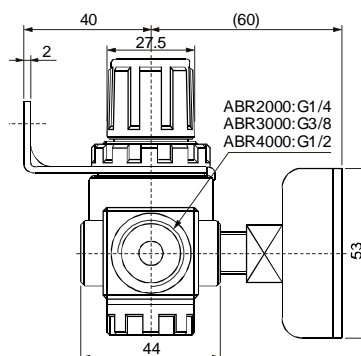

AAR

ABR

◆ Specifications

Model	AAR2000	ABR2000	ABR3000	ABR4000
Fluid	Air			
Port size	G1/4	G1/4	G3/8	G1/2
Set pressure range	0.05~0.85 MPa			
Max. operating pressure	0.95 MPa			
Proof pressure	1.5 MPa			
Ambient and fluid temperature	5~60°C			
Weight	0.20 Kg	0.23Kg		

Symbol

◆ Dimensions

AAR

ABR

III
AD401,402
AC
AW
AF
AR
AL
UFRL
UFR/L
UFR
UF
UR
UL
FRL700A
FRL600A
FR500A
F200A
NR200
R 200
L200A
AAC,ABC
AAF,ABF
AAFR,ABFR
AAF,ABF
AAR,ABR
AAL,ABL
SFC
SFR
SL