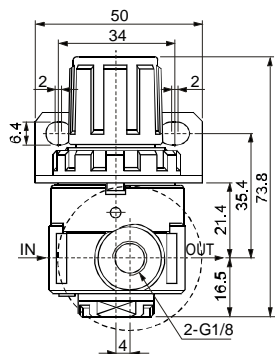

# Regulator Series AAR, ABR

**ANSSION**  
PNEUMATIC & HYDRAULIC

◆ How to Order

ABR 3000

Port size

2000	G1/4	3000	G3/8	4000	G1/2
------	------	------	------	------	------

Regulator

AAR	AA Series	ABR	AB Series
-----	-----------	-----	-----------

AAR

ABR

◆ Specifications

Model	AAR2000	ABR2000	ABR3000	ABR4000
Fluid	Air			
Port size	G1/4	G1/4	G3/8	G1/2
Set pressure range	0.05~0.85 MPa			
Max. operating pressure	0.95 MPa			
Proof pressure	1.5 MPa			
Ambient and fluid temperature	5~60°C			
Weight	0.20 Kg	0.23Kg		

Symbol

◆ Dimensions

AAR

ABR

III
AD401,402
AC
AW
AF
AR
AL
UFRL
UFR/L
UFR
UF
UR
UL
FRL700A
FRL600A
FR500A
F200A
NR200
R 200
L200A
AAC,ABC
AAF,ABF
AAFR,ABFR
AAF,ABF
AAR,ABR
AAL,ABL
SFC
SFR
SL