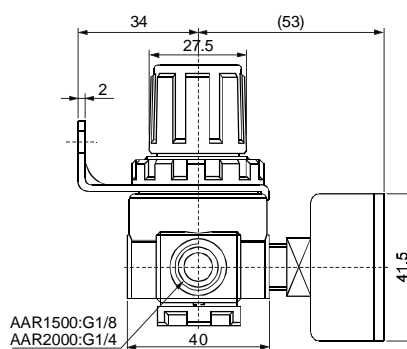

AAR

ABR

◆ Specifications

Model	AAR2000	ABR2000	ABR3000	ABR4000
Fluid	Air			
Port size	G1/4	G1/4	G3/8	G1/2
Set pressure range	0.05~0.85 MPa			
Max. operating pressure	0.95 MPa			
Proof pressure	1.5 MPa			
Ambient and fluid temperature	5~60°C			
Weight	0.20 Kg	0.23Kg		

Symbol

◆ Dimensions

AAR

ABR

III
AD401,402
AC
AW
AF
AR
AL
UFRL
UFR/L
UFR
UF
UR
UL
FRL700A
FRL600A
FR500A
F200A
NR200
R 200
L200A
AAC,ABC
AAF,ABF
AAFR,ABFR
AAF,ABF
AAR,ABR
AAL,ABL
SFC
SFR
SL