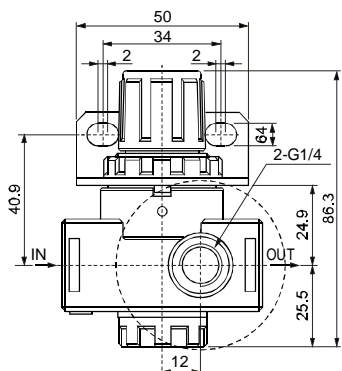

AAR

ABR

◆ Specifications

Model	AAR2000	ABR2000	ABR3000	ABR4000
Fluid	Air			
Port size	G1/4	G1/4	G3/8	G1/2
Set pressure range	0.05~0.85 MPa			
Max. operating pressure	0.95 MPa			
Proof pressure	1.5 MPa			
Ambient and fluid temperature	5~60°C			
Weight	0.20 Kg	0.23Kg		

Symbol

◆ Dimensions

AAR

ABR

III
AD401,402
AC
AW
AF
AR
AL
UFRL
UFR/L
UFR
UF
UR
UL
FRL700A
FRL600A
FR500A
F200A
NR200
R 200
L200A
AAC,ABC
AAF,ABF
AAFR,ABFR
AAF,ABF
AAR,ABR
AAL,ABL
SFC
SFR
SL