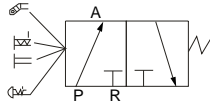

3 Port Mechanical Valve Series JM

◆ How to Order

JM 06

Operator

05	Twist selector
06	Stop lock button
06A	Palm button
07	Roller

Model

JM	3 port mechanical valve
----	-------------------------

◆ Specifications

Model	JM-05	JM-06	JM-06A	JM-07
Fluid	Air			
Type of actuation	3 port 2 position			
Port size	1/4			
Operating pressure range	0~0.8 MPa			
Ambient and fluid temperature	0~70°C			

Symbol

◆ Dimensions